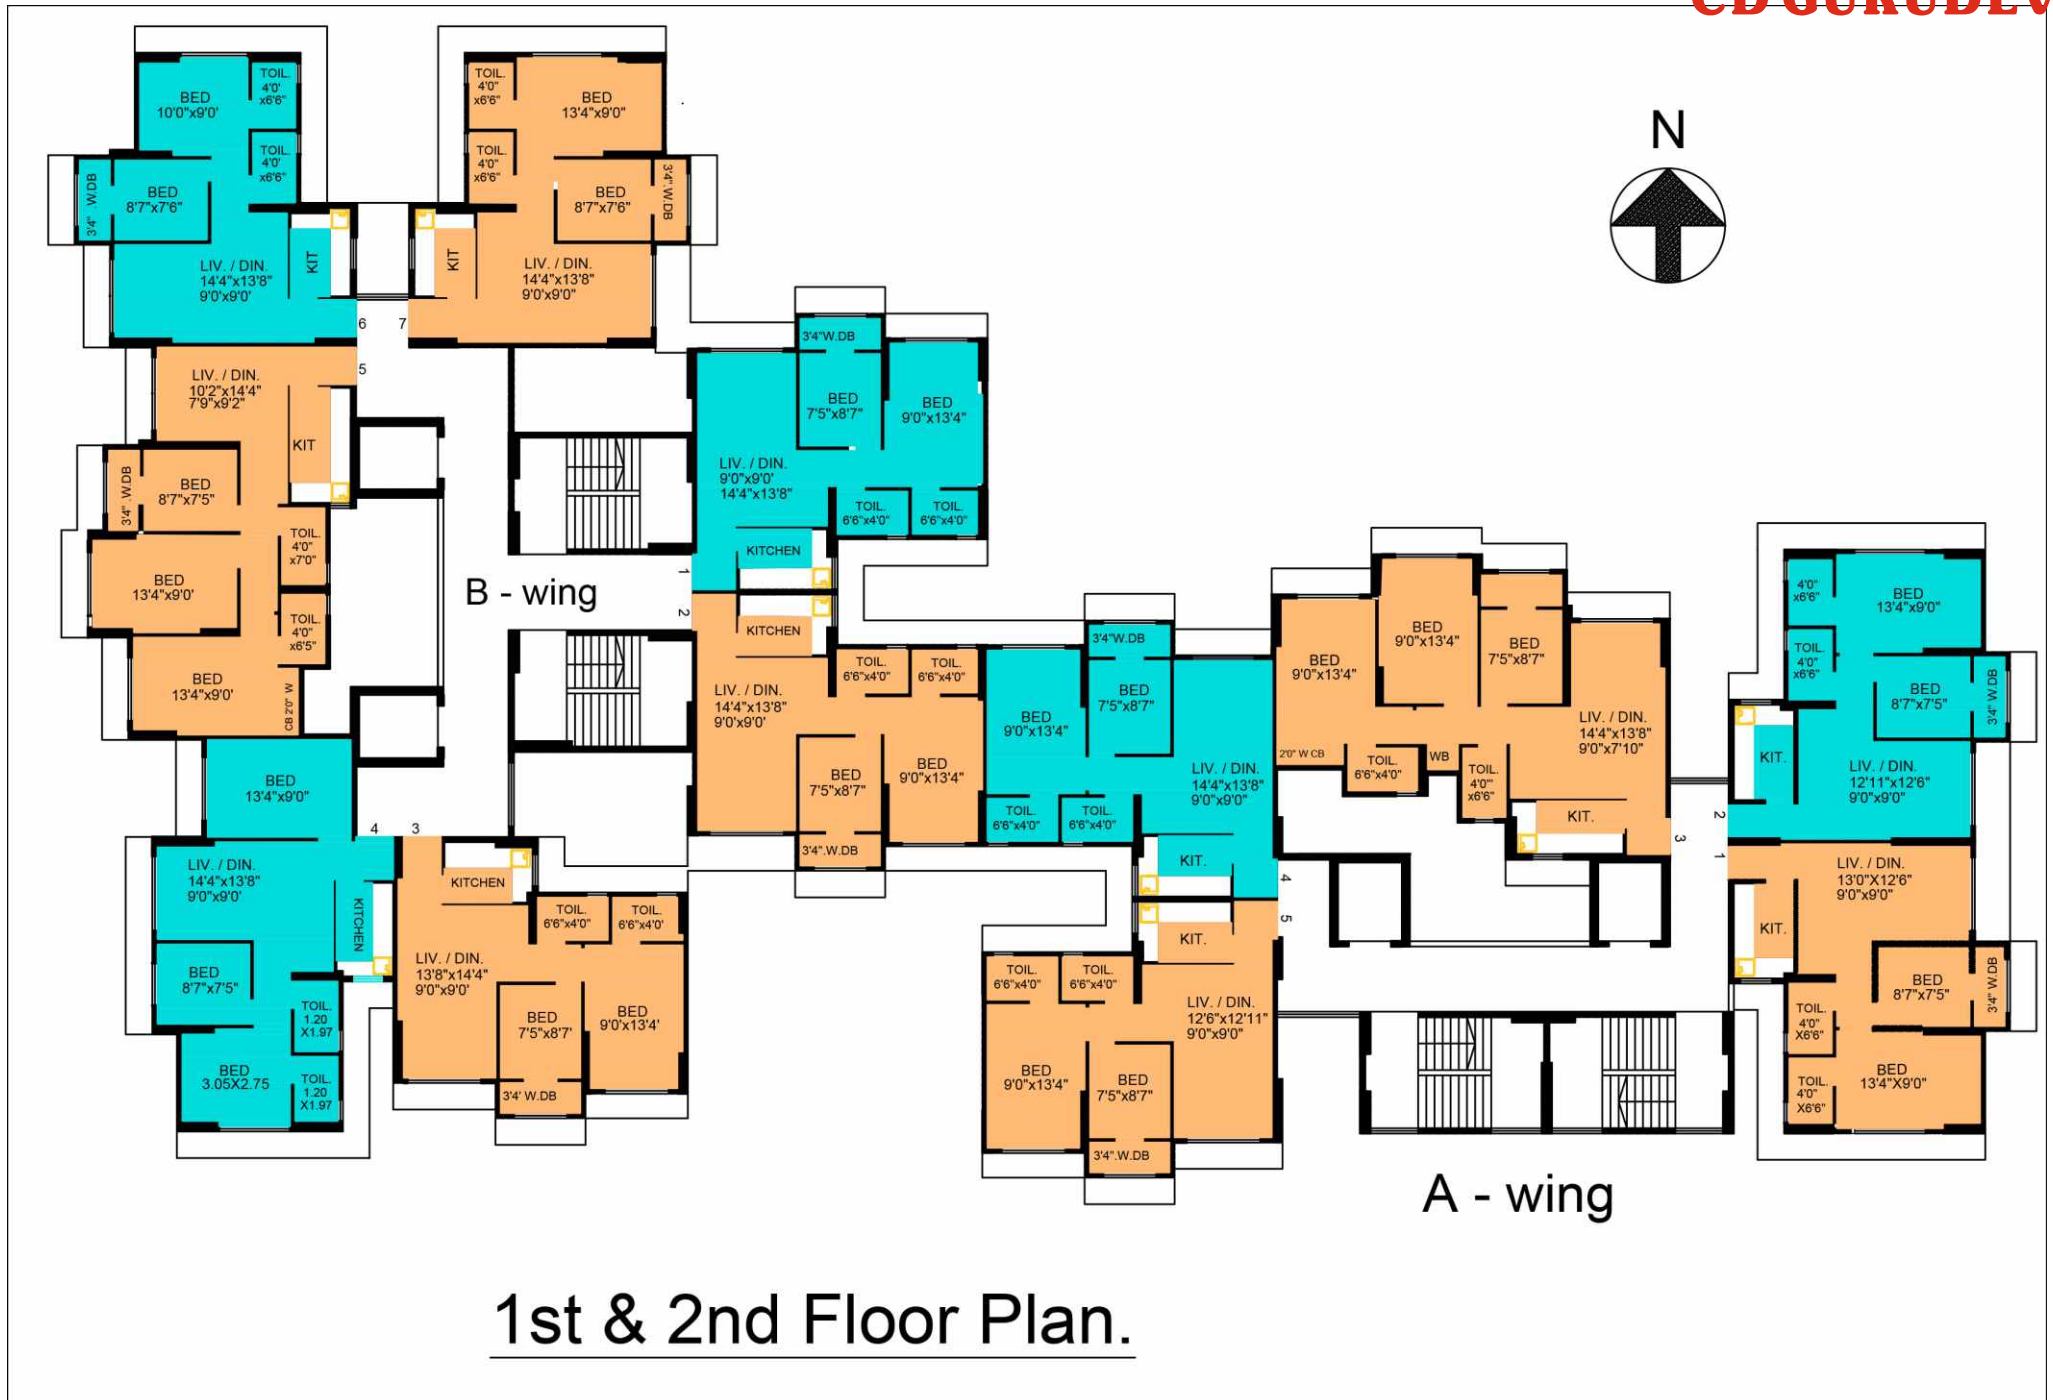

1st & 2nd Floor Plan.